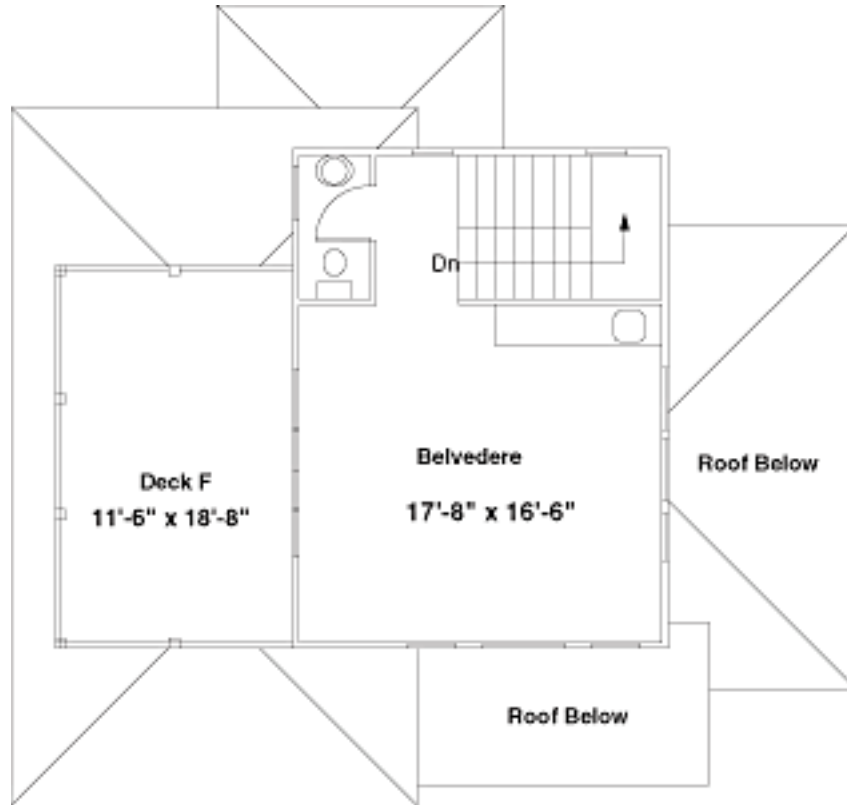

Boardwalk

3,157 Interior Square Feet
1,063 Deck Square Feet
4 Bedrooms
3 Full Baths / 2 Half Baths
Den and Belvedere Room

First Floor

Interior Sq. Ft.: 900
Deck A Sq. Ft.: 168
Deck B Sq. Ft.: 168

Belldon s Coastal Colors - "Boardwalk"

Second Floor

Interior Sq. Ft.: 920

Deck C Sq. Ft.: 168

Deck D Sq. Ft.: 168

Belldon s Coastal Colors - "Boardwalk"

Third Floor

Interior Sq. Ft.: 900

Deck E Sq. Ft.: 168

Belldon s Coastal Colors - "Boardwalk"

Fourth Floor

Interior Sq. Ft.: 445
Deck F Sq. Ft.: 286