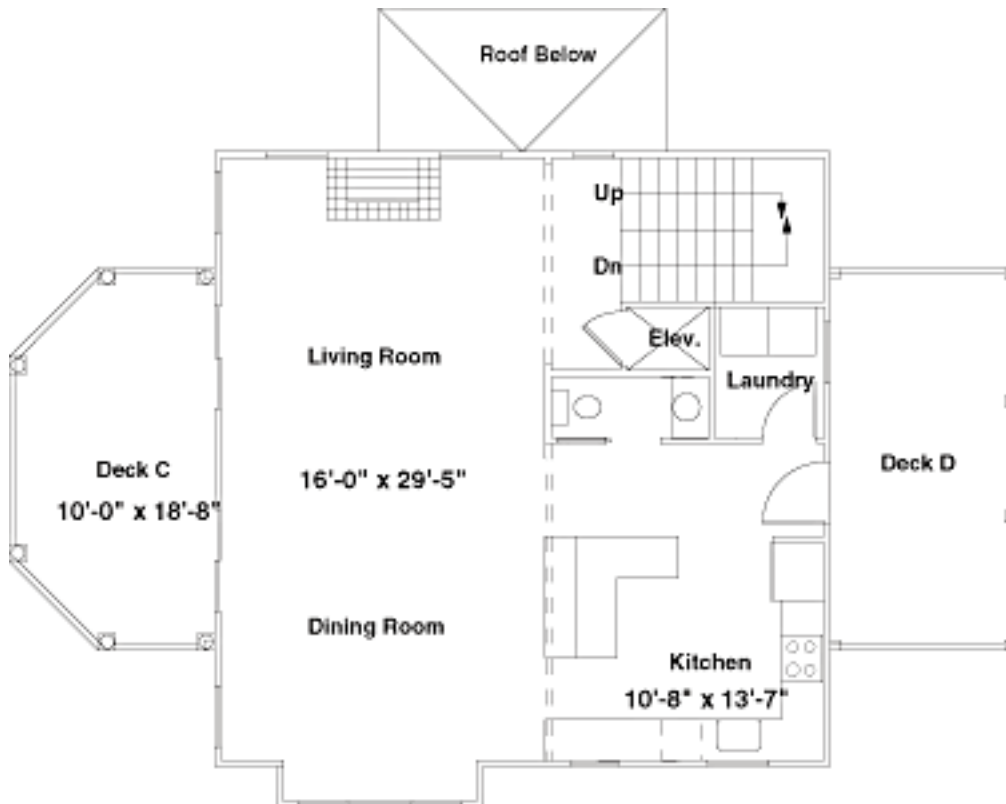

Boardwalk

3,157 Interior Square Feet
1,063 Deck Square Feet
4 Bedrooms
3 Full Baths / 2 Half Baths
Den and Belvedere Room

First Floor

Interior Sq. Ft.: 900
Deck A Sq. Ft.: 168
Deck B Sq. Ft.: 168

Belldon s Coastal Colors - "Boardwalk"

Second Floor

Interior Sq. Ft.: 920

Deck C Sq. Ft.: 168

Deck D Sq. Ft.: 168

Belldon s Coastal Colors - "Boardwalk"

Third Floor

Interior Sq. Ft.: 900

Deck E Sq. Ft.: 168

Belldon s Coastal Colors - "Boardwalk"

Fourth Floor

Interior Sq. Ft.: 445
Deck F Sq. Ft.: 286