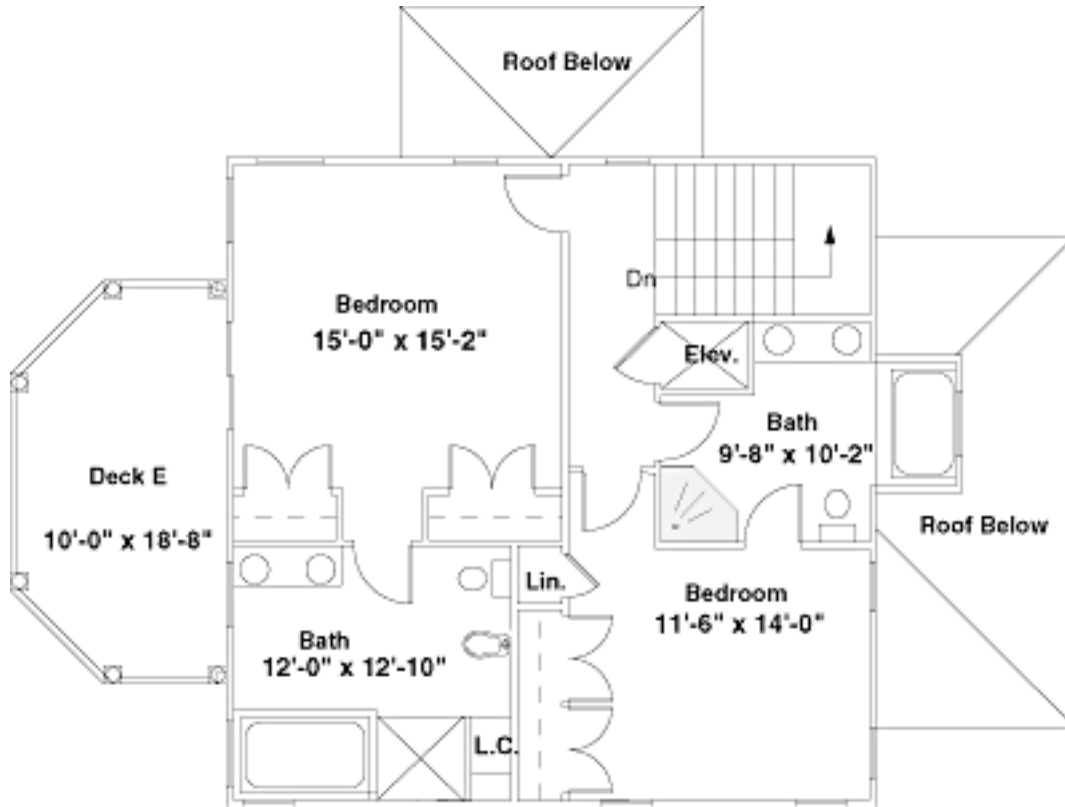

Boardwalk

3,157 Interior Square Feet
1,063 Deck Square Feet
4 Bedrooms
3 Full Baths / 2 Half Baths
Den and Belvedere Room

First Floor

Interior Sq. Ft.: 900
Deck A Sq. Ft.: 168
Deck B Sq. Ft.: 168

Belldon s Coastal Colors - "Boardwalk"

Second Floor

Interior Sq. Ft.: 920

Deck C Sq. Ft.: 168

Deck D Sq. Ft.: 168

Belldon s Coastal Colors - "Boardwalk"

Third Floor

Interior Sq. Ft.: 900

Deck E Sq. Ft.: 168

Belldon s Coastal Colors - "Boardwalk"

Fourth Floor

Interior Sq. Ft.: 445
Deck F Sq. Ft.: 286