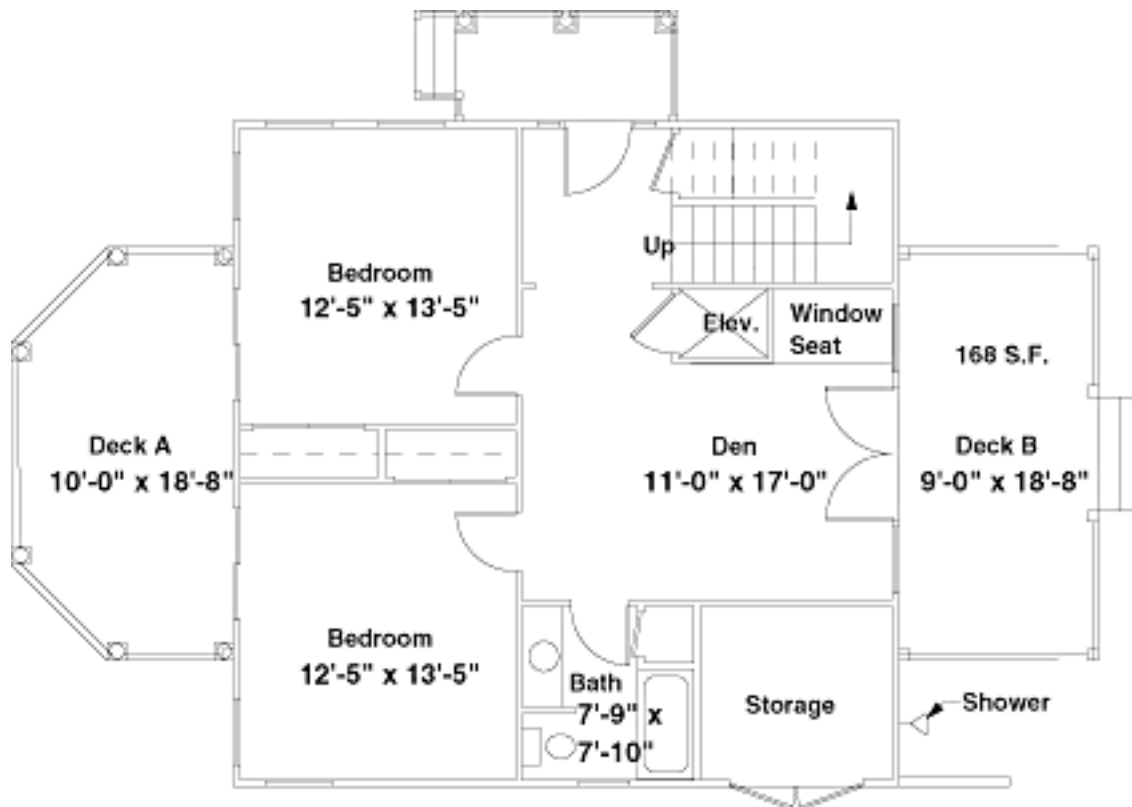

Boardwalk

3,157 Interior Square Feet
1,063 Deck Square Feet
4 Bedrooms
3 Full Baths / 2 Half Baths
Den and Belvedere Room

First Floor

Interior Sq. Ft.: 900
Deck A Sq. Ft.: 168
Deck B Sq. Ft.: 168

Belldon s Coastal Colors - "Boardwalk"

Second Floor

Interior Sq. Ft.: 920

Deck C Sq. Ft.: 168

Deck D Sq. Ft.: 168

Belldon s Coastal Colors - "Boardwalk"

Third Floor

Interior Sq. Ft.: 900

Deck E Sq. Ft.: 168

Belldon s Coastal Colors - "Boardwalk"

Fourth Floor

Interior Sq. Ft.: 445
Deck F Sq. Ft.: 286