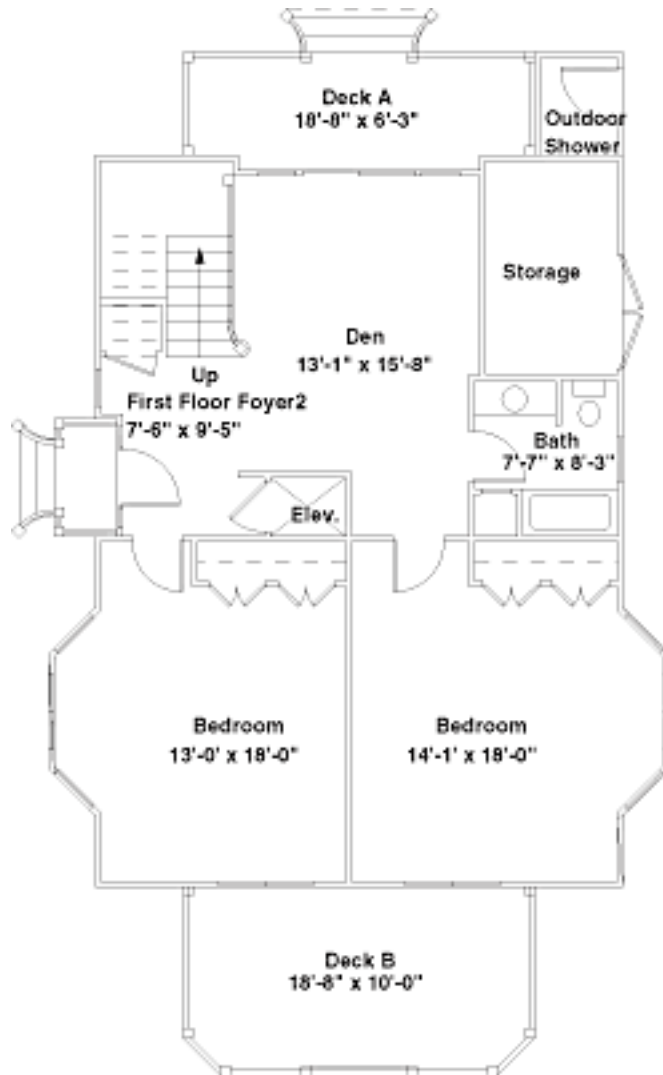

Ocean Mist

3,785 Interior Square Feet
1,642 Deck Square Feet
4 Bedrooms
3 Full Baths / 1 Half Bath
Den and Belvedere Room

First Floor

Interior Sq. Ft.: 1,110
Deck A Sq. Ft.: 186
Deck B Sq. Ft.: 186

Belldon s Coastal Colors - "Ocean Mist"

Second Floor

Interior Sq. Ft.: 1,069

Deck C Sq. Ft.: 170

Deck D Sq. Ft.: 183

Belldon s Coastal Colors - "Ocean Mist"

Third Floor

Interior Sq. Ft.: 1,152

Deck E Sq. Ft.: 183

Belldon s Coastal Colors - "Ocean Mist"

Fourth Floor

Interior Sq. Ft.: 423

Deck F Sq. Ft.: 149