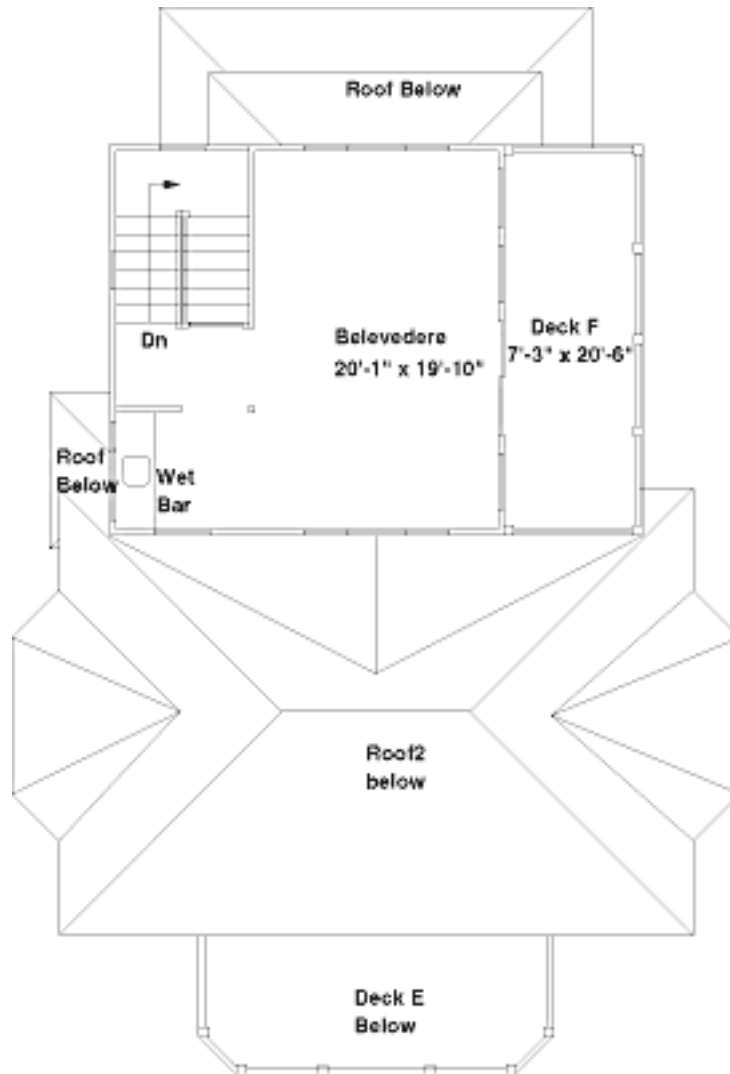

Ocean Mist

3,785 Interior Square Feet
1,642 Deck Square Feet
4 Bedrooms
3 Full Baths / 1 Half Bath
Den and Belvedere Room

First Floor

Interior Sq. Ft.: 1,110
Deck A Sq. Ft.: 186
Deck B Sq. Ft.: 186

Belldon s Coastal Colors - "Ocean Mist"

Second Floor

Interior Sq. Ft.: 1,069

Deck C Sq. Ft.: 170

Deck D Sq. Ft.: 183

Belldon s Coastal Colors - "Ocean Mist"

Third Floor

Interior Sq. Ft.: 1,152

Deck E Sq. Ft.: 183

Belldon s Coastal Colors - "Ocean Mist"

Fourth Floor

Interior Sq. Ft.: 423

Deck F Sq. Ft.: 149