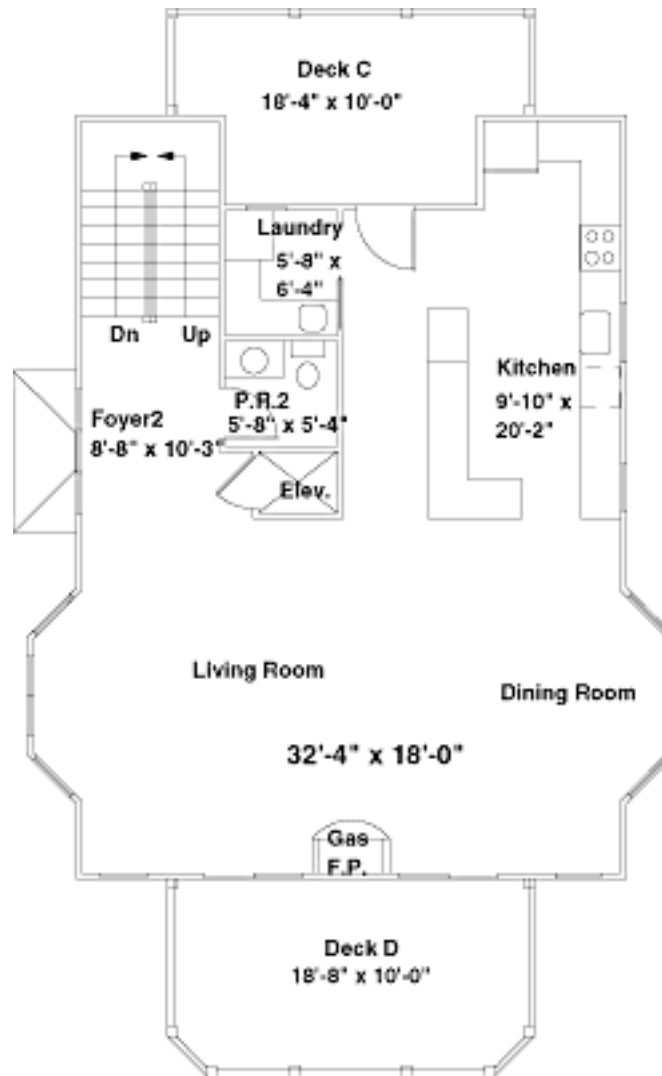

Ocean Mist

3,785 Interior Square Feet
1,642 Deck Square Feet
4 Bedrooms
3 Full Baths / 1 Half Bath
Den and Belvedere Room

First Floor

Interior Sq. Ft.: 1,110
Deck A Sq. Ft.: 186
Deck B Sq. Ft.: 186

Belldon s Coastal Colors - "Ocean Mist"

Second Floor

Interior Sq. Ft.: 1,069

Deck C Sq. Ft.: 170

Deck D Sq. Ft.: 183

Belldon s Coastal Colors - "Ocean Mist"

Third Floor

Interior Sq. Ft.: 1,152

Deck E Sq. Ft.: 183

Belldon s Coastal Colors - "Ocean Mist"

Fourth Floor

Interior Sq. Ft.: 423

Deck F Sq. Ft.: 149