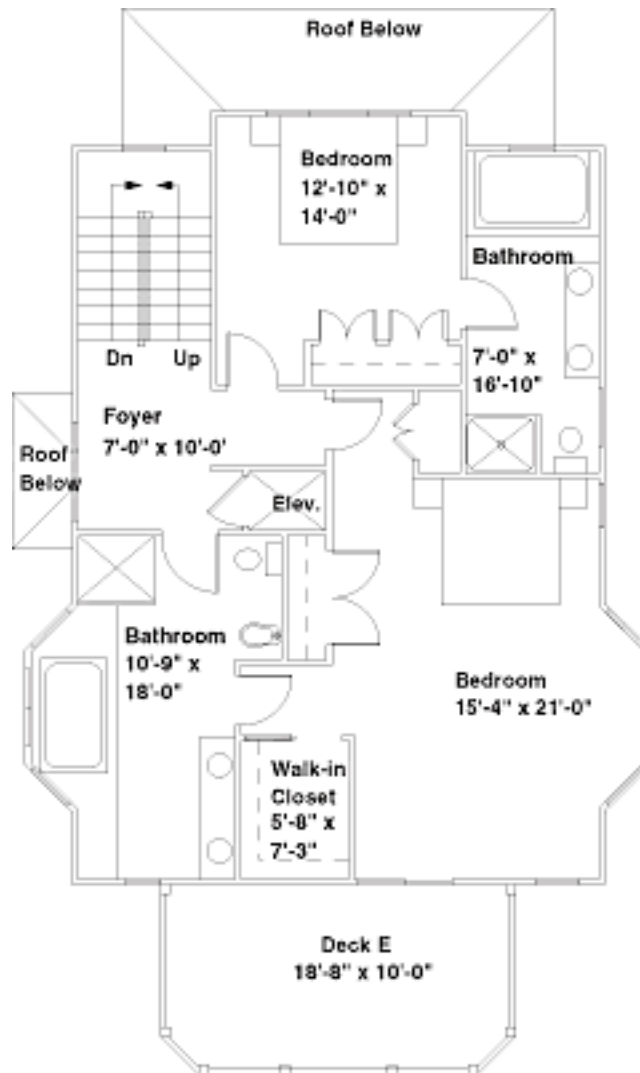

Ocean Mist

3,785 Interior Square Feet
1,642 Deck Square Feet
4 Bedrooms
3 Full Baths / 1 Half Bath
Den and Belvedere Room

First Floor

Interior Sq. Ft.: 1,110
Deck A Sq. Ft.: 186
Deck B Sq. Ft.: 186

Belldon s Coastal Colors - "Ocean Mist"

Second Floor

Interior Sq. Ft.: 1,069

Deck C Sq. Ft.: 170

Deck D Sq. Ft.: 183

Belldon s Coastal Colors - "Ocean Mist"

Third Floor

Interior Sq. Ft.: 1,152

Deck E Sq. Ft.: 183

Belldon s Coastal Colors - "Ocean Mist"

Fourth Floor

Interior Sq. Ft.: 423

Deck F Sq. Ft.: 149