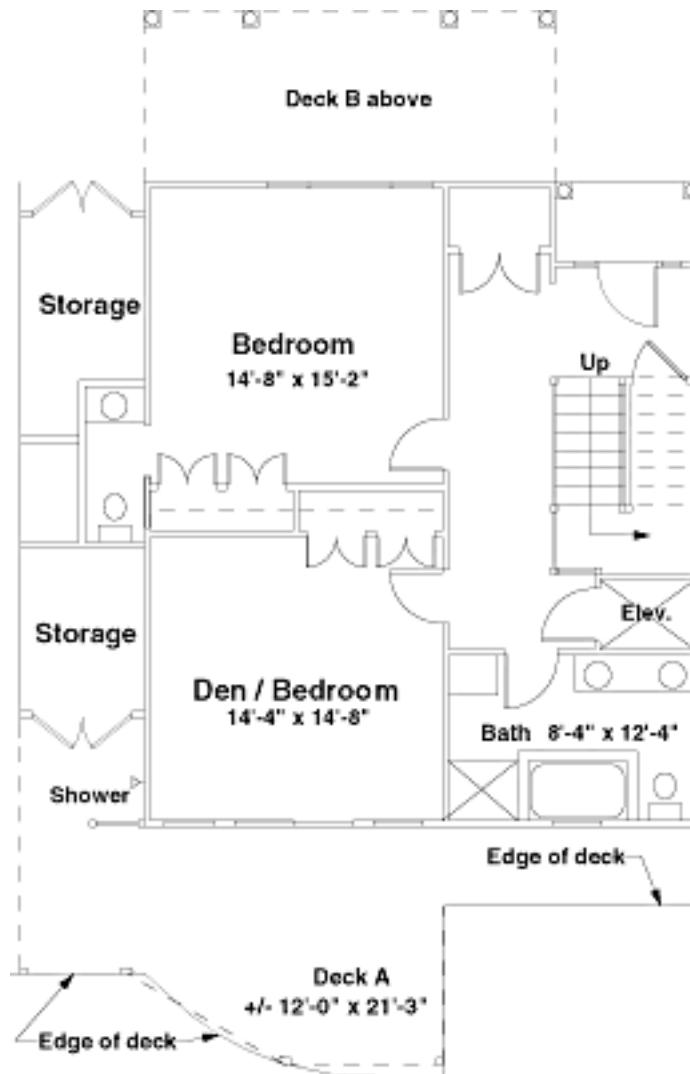

Sand Castle

3,701 Interior Square Feet
1,485 Deck Square Feet
4 Bedrooms
3 Full Baths / 1 Half Bath
Belvedere Room

First Floor

Interior Sq. Ft.: 961
Deck A Sq. Ft.: 270

Belldon s Coastal Colors - "Sand Castle"

Second Floor

Interior Sq. Ft.: 1107

Deck B Sq. Ft.: 180

Deck C Sq. Ft.: 186

Belldon s Coastal Colors - "Sand Castle"

Third Floor

Interior Sq. Ft.: 944
Deck D Sq. Ft.: 86
Deck E Sq. Ft.: 106

Belldon s Coastal Colors - "Sand Castle"

Fourth Floor

Interior Sq. Ft.: 505
Deck F Sq. Ft.: 125