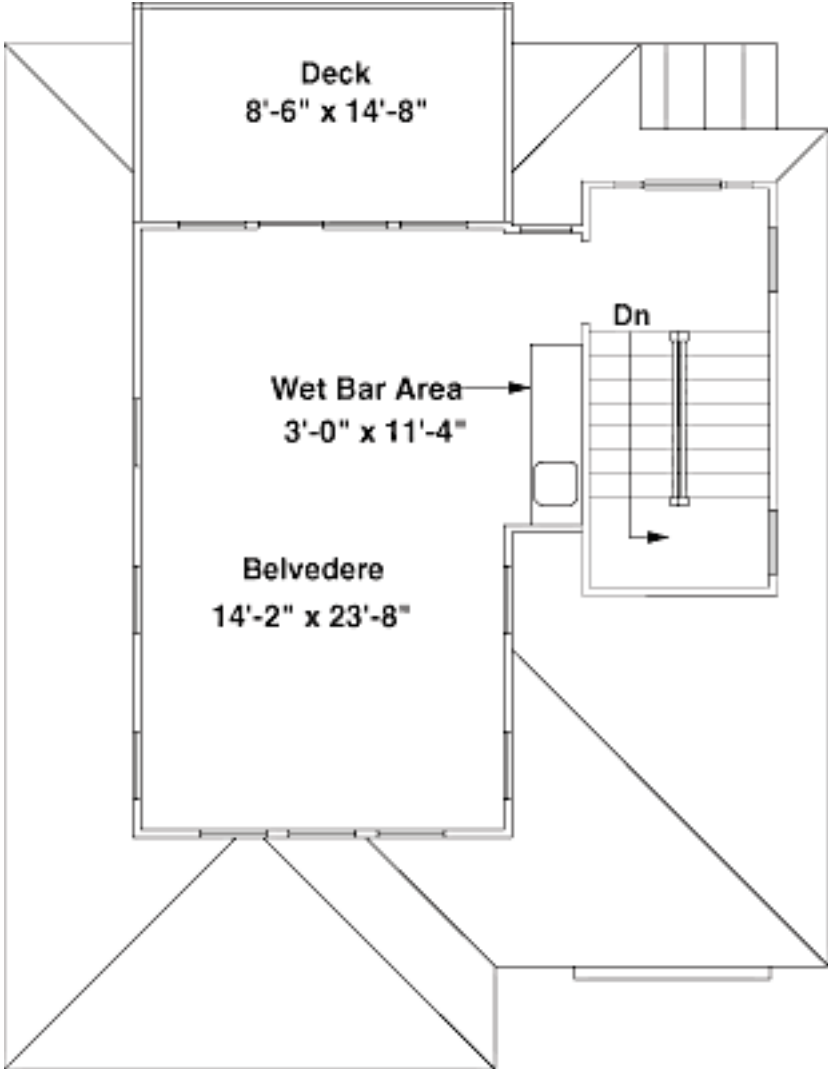

Sand Castle

3,701 Interior Square Feet
1,485 Deck Square Feet
4 Bedrooms
3 Full Baths / 1 Half Bath
Belvedere Room

First Floor

Interior Sq. Ft.: 961
Deck A Sq. Ft.: 270

Belldon s Coastal Colors - "Sand Castle"

Second Floor

Interior Sq. Ft.: 1107

Deck B Sq. Ft.: 180

Deck C Sq. Ft.: 186

Belldon s Coastal Colors - "Sand Castle"

Third Floor

Interior Sq. Ft.: 944
Deck D Sq. Ft.: 86
Deck E Sq. Ft.: 106

Belldon s Coastal Colors - "Sand Castle"

Fourth Floor

Interior Sq. Ft.: 505
Deck F Sq. Ft.: 125