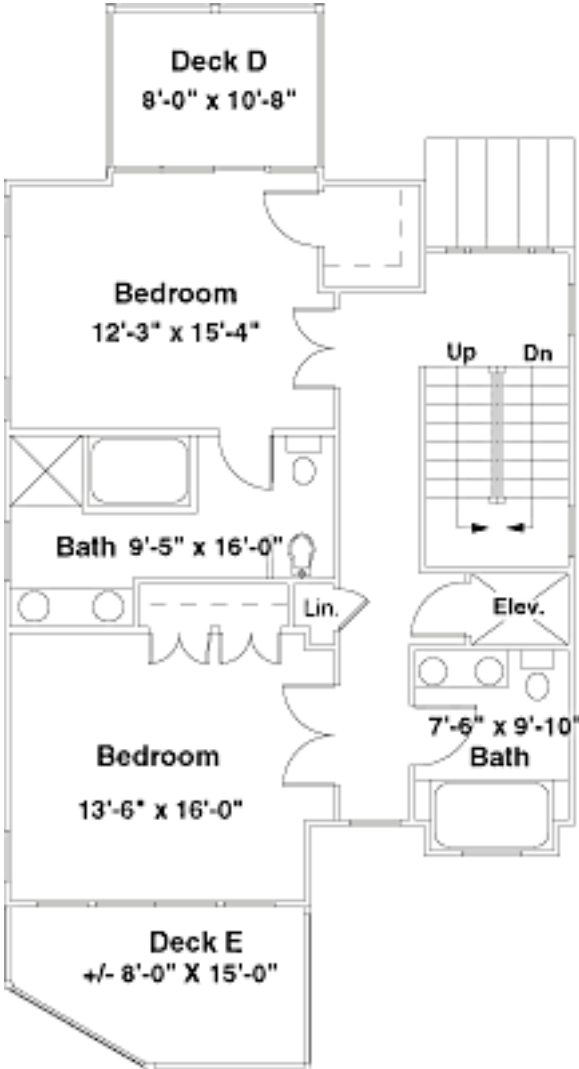

Sand Castle

3,701 Interior Square Feet
1,485 Deck Square Feet
4 Bedrooms
3 Full Baths / 1 Half Bath
Belvedere Room

First Floor

Interior Sq. Ft.: 961
Deck A Sq. Ft.: 270

Belldon s Coastal Colors - "Sand Castle"

Second Floor

Interior Sq. Ft.: 1107

Deck B Sq. Ft.: 180

Deck C Sq. Ft.: 186

Belldon s Coastal Colors - "Sand Castle"

Third Floor

Interior Sq. Ft.: 944
Deck D Sq. Ft.: 86
Deck E Sq. Ft.: 106

Belldon s Coastal Colors - "Sand Castle"

Fourth Floor

Interior Sq. Ft.: 505
Deck F Sq. Ft.: 125