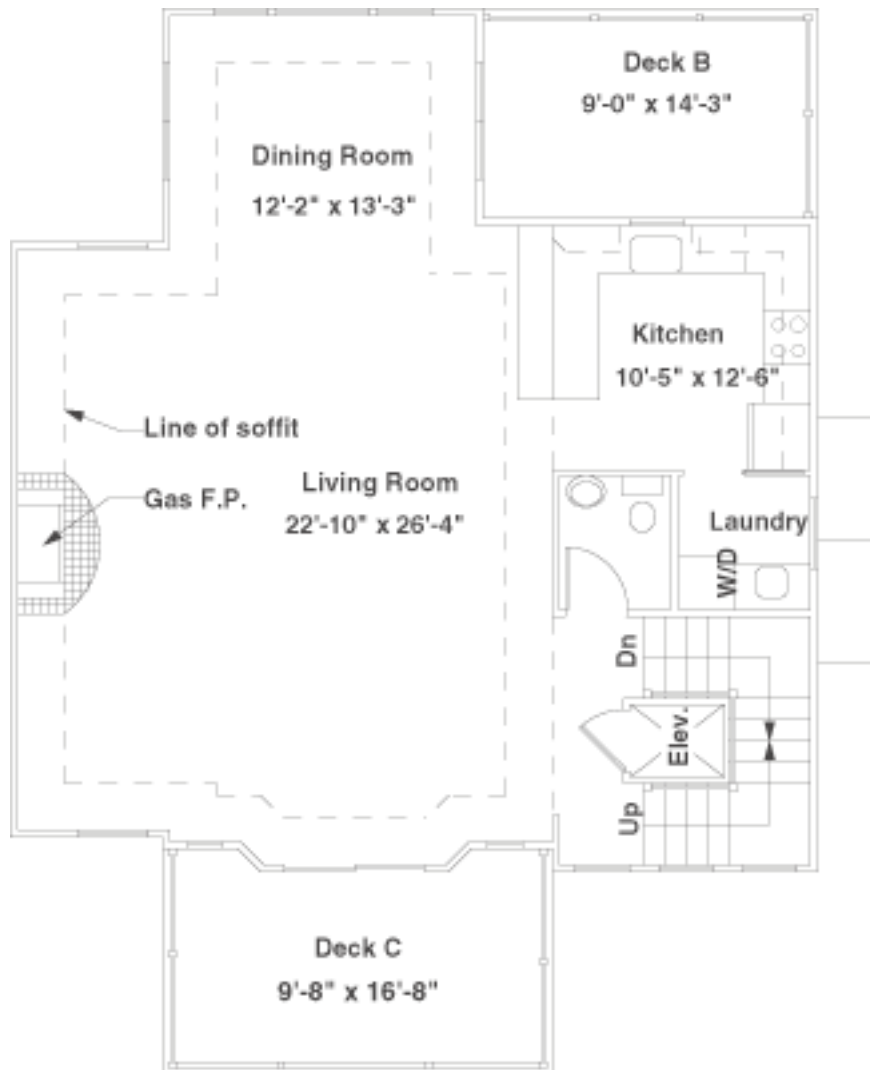

Sand Dunes

3,323 Interior Square Feet
1,257 Deck Square Feet
4 Bedrooms
3 Full Baths / 1 Half Bath
Den and Belvedere Room

First Floor

Interior Sq. Ft.: 869
Deck A Sq. Ft.: 261

Belldon s Coastal Colors - "Sand Dunes"

Second Floor

Interior Sq. Ft.: 1043

Deck B Sq. Ft.: 128

Deck C Sq. Ft.: 162

Belldon s Coastal Colors - "Sand Dunes"

Third Floor

Interior Sq. Ft.: 918

Deck D Sq. Ft.: 129

Deck E Sq. Ft.: 162

Belldon s Coastal Colors - "Sand Dunes"

Fourth Floor

Interior Sq. Ft.: 418

Deck F Sq. Ft.: 142