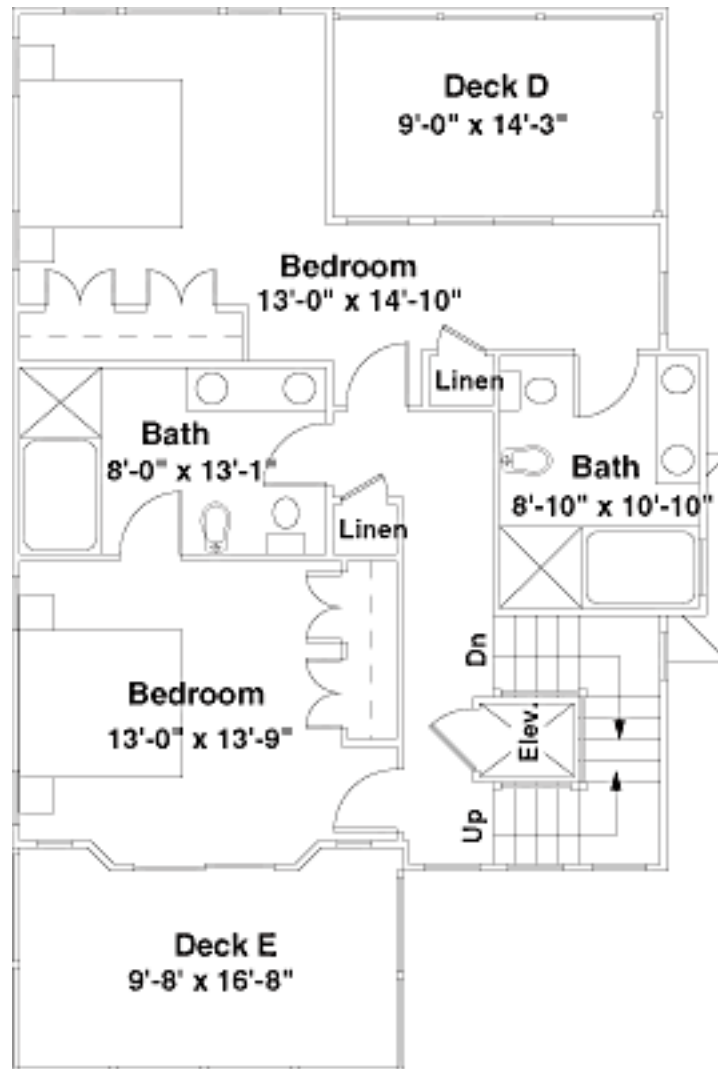

Sand Dunes

3,323 Interior Square Feet
1,257 Deck Square Feet
4 Bedrooms
3 Full Baths / 1 Half Bath
Den and Belvedere Room

First Floor

Interior Sq. Ft.: 869
Deck A Sq. Ft.: 261

Belldon s Coastal Colors - "Sand Dunes"

Second Floor

Interior Sq. Ft.: 1043

Deck B Sq. Ft.: 128

Deck C Sq. Ft.: 162

Belldon s Coastal Colors - "Sand Dunes"

Third Floor

Interior Sq. Ft.: 918

Deck D Sq. Ft.: 129

Deck E Sq. Ft.: 162

Belldon s Coastal Colors - "Sand Dunes"

Fourth Floor

Interior Sq. Ft.: 418

Deck F Sq. Ft.: 142