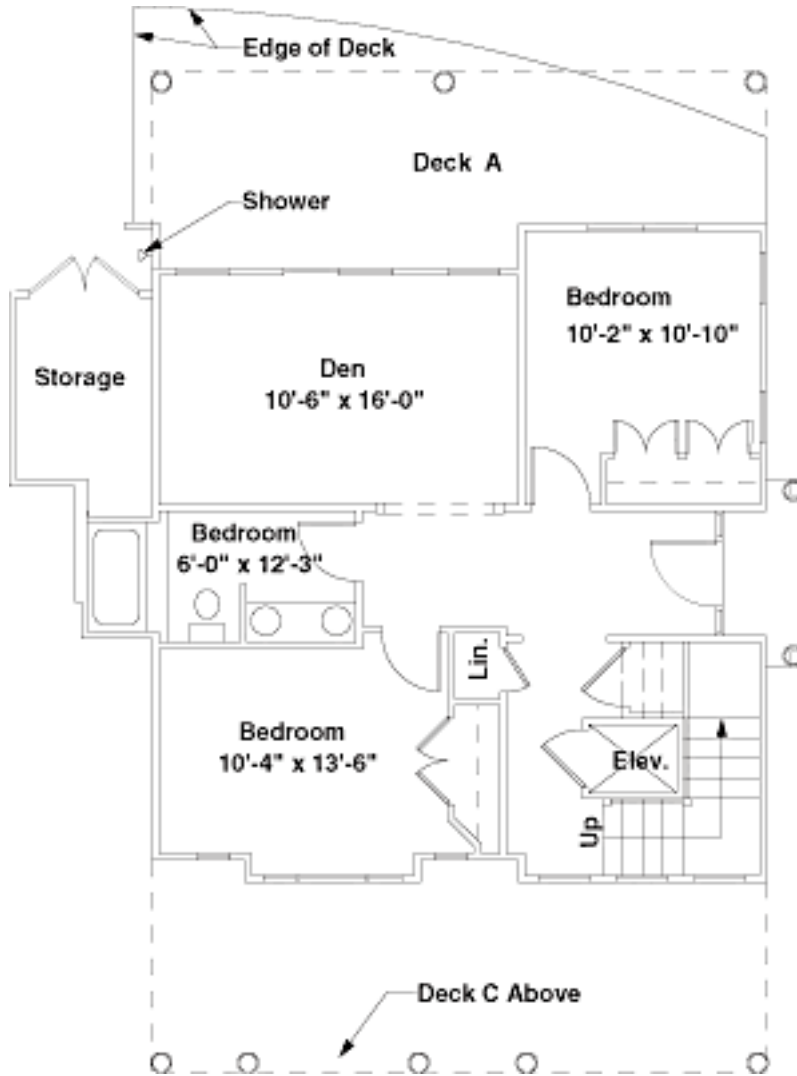

Sand Dunes

3,323 Interior Square Feet
1,257 Deck Square Feet
4 Bedrooms
3 Full Baths / 1 Half Bath
Den and Belvedere Room

First Floor

Interior Sq. Ft.: 869
Deck A Sq. Ft.: 261

Belldon s Coastal Colors - "Sand Dunes"

Second Floor

Interior Sq. Ft.: 1043

Deck B Sq. Ft.: 128

Deck C Sq. Ft.: 162

Belldon s Coastal Colors - "Sand Dunes"

Third Floor

Interior Sq. Ft.: 918

Deck D Sq. Ft.: 129

Deck E Sq. Ft.: 162

Belldon s Coastal Colors - "Sand Dunes"

Fourth Floor

Interior Sq. Ft.: 418

Deck F Sq. Ft.: 142