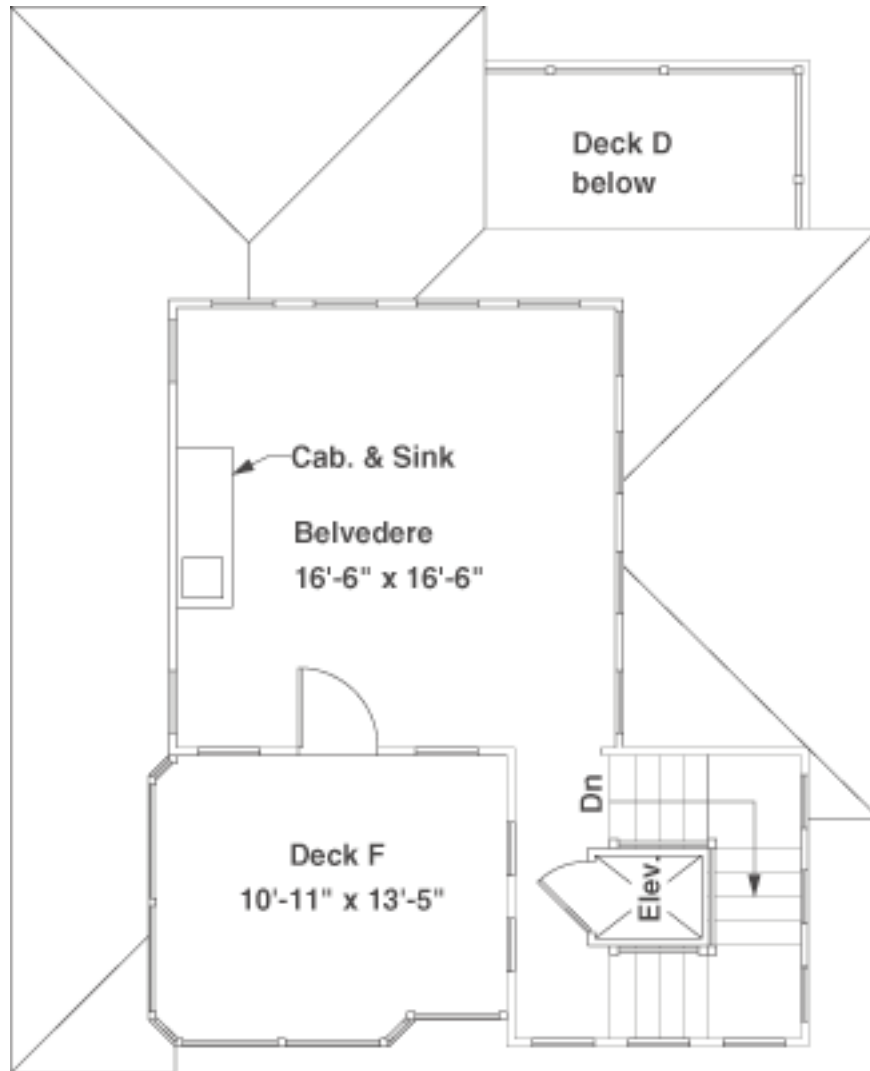

Sand Dunes

3,323 Interior Square Feet
1,257 Deck Square Feet
4 Bedrooms
3 Full Baths / 1 Half Bath
Den and Belvedere Room

First Floor

Interior Sq. Ft.: 869
Deck A Sq. Ft.: 261

Belldon s Coastal Colors - "Sand Dunes"

Second Floor

Interior Sq. Ft.: 1043

Deck B Sq. Ft.: 128

Deck C Sq. Ft.: 162

Belldon s Coastal Colors - "Sand Dunes"

Third Floor

Interior Sq. Ft.: 918

Deck D Sq. Ft.: 129

Deck E Sq. Ft.: 162

Belldon s Coastal Colors - "Sand Dunes"

Fourth Floor

Interior Sq. Ft.: 418

Deck F Sq. Ft.: 142