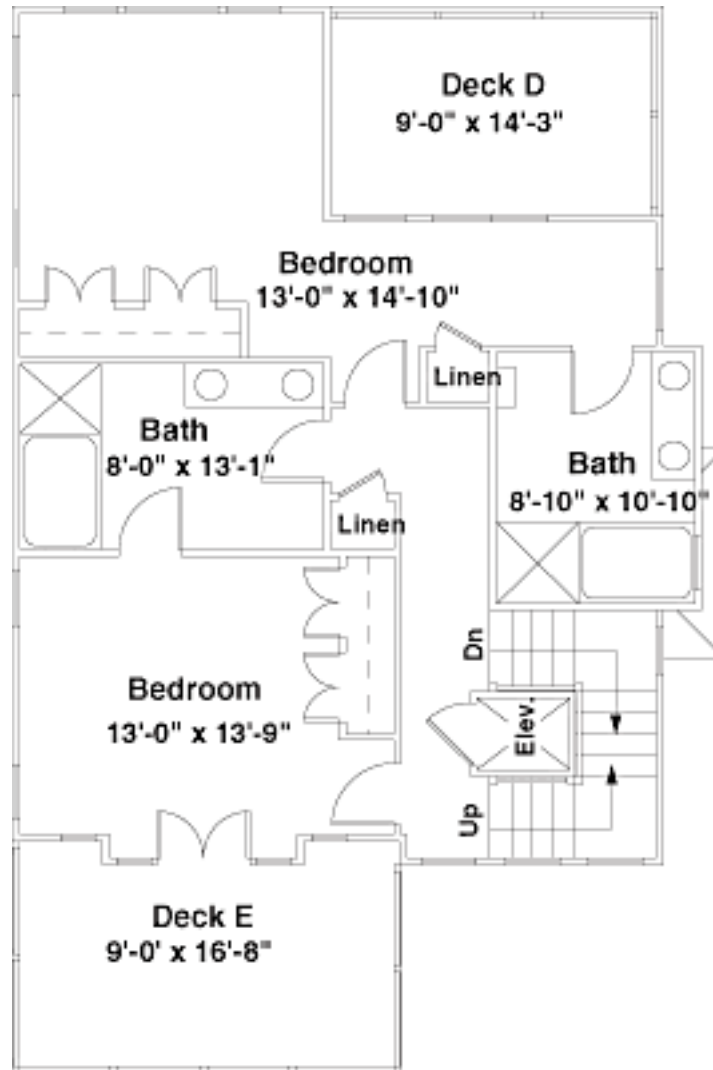

# Sand Castle

3,173 Interior Square Feet  
1,369 Deck Square Feet  
4 Bedrooms  
3 Full Baths / 1 Half Bath  
Den and Belvedere Room

## First Floor

Interior Sq. Ft.: 895  
Deck A Sq. Ft.: 288

*Belldon s Coastal Colors - "Sea Bright"*

## Second Floor

Interior Sq. Ft.: 942

Deck B Sq. Ft.: 128

Deck C Sq. Ft.: 246

*Belldon s Coastal Colors - "Sea Bright"*

## Fourth Floor

Interior Sq. Ft.: 446

Deck F Sq. Ft.: 131