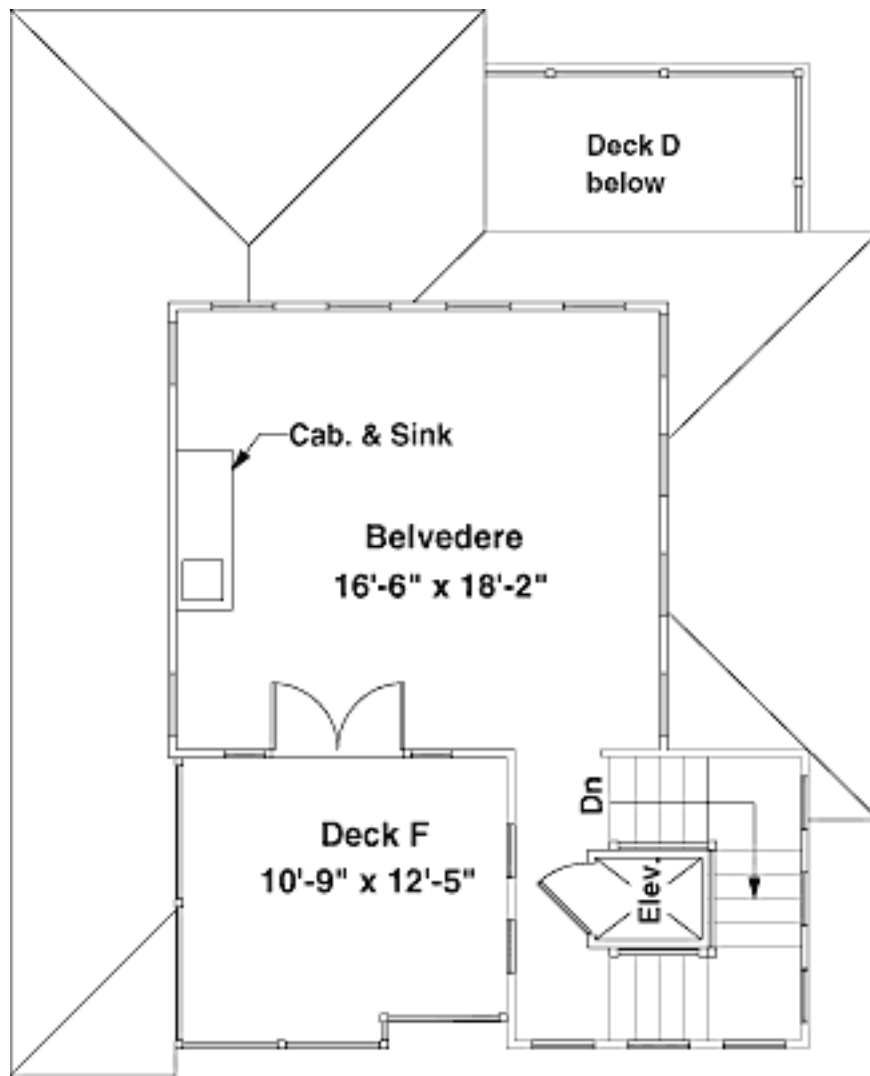

# Sand Castle

3,173 Interior Square Feet  
1,369 Deck Square Feet  
4 Bedrooms  
3 Full Baths / 1 Half Bath  
Den and Belvedere Room

## First Floor

Interior Sq. Ft.: 895  
Deck A Sq. Ft.: 288

*Belldon s Coastal Colors - "Sea Bright"*

## Second Floor

Interior Sq. Ft.: 942

Deck B Sq. Ft.: 128

Deck C Sq. Ft.: 246

*Belldon s Coastal Colors - "Sea Bright"*

## Third Floor

Interior Sq. Ft.: 918  
Deck D Sq. Ft.: 129  
Deck E Sq. Ft.: 159

*Belldon s Coastal Colors - "Sea Bright"*