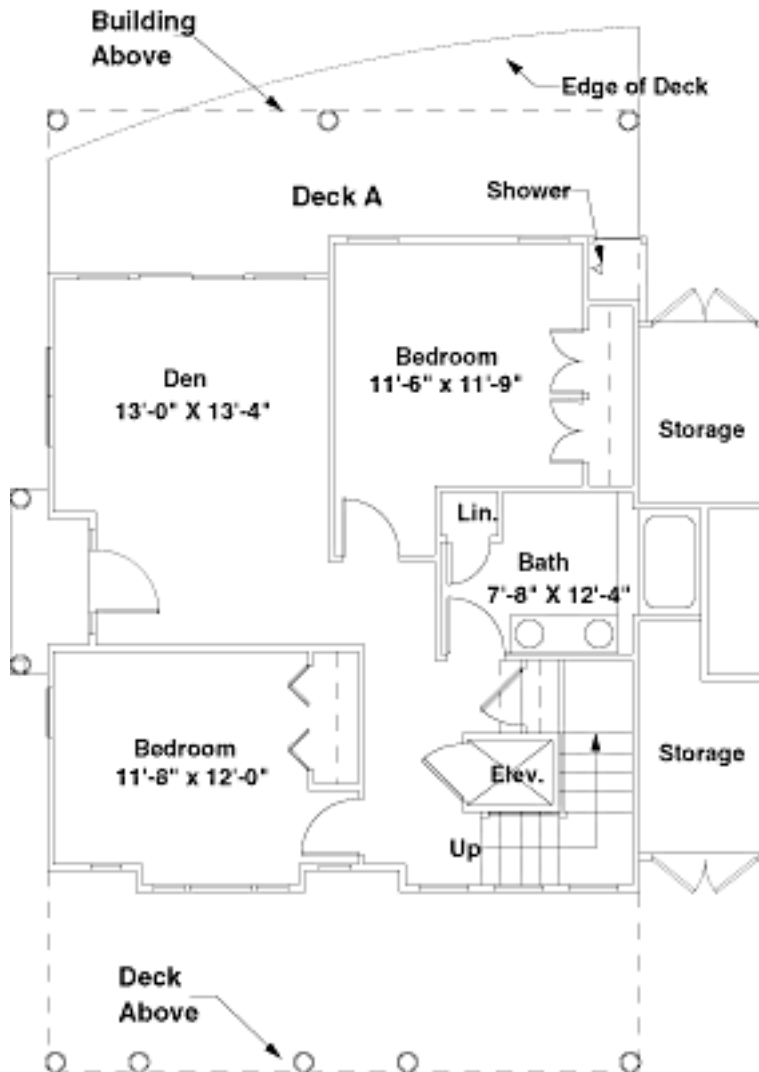

# Sand Castle

3,173 Interior Square Feet  
1,369 Deck Square Feet  
4 Bedrooms  
3 Full Baths / 1 Half Bath  
Den and Belvedere Room

## First Floor

Interior Sq. Ft.: 895  
Deck A Sq. Ft.: 288

*Belldon s Coastal Colors - "Sea Bright"*

## Second Floor

Interior Sq. Ft.: 942

Deck B Sq. Ft.: 128

Deck C Sq. Ft.: 246

*Belldon s Coastal Colors - "Sea Bright"*

## Fourth Floor

Interior Sq. Ft.: 446

Deck F Sq. Ft.: 131