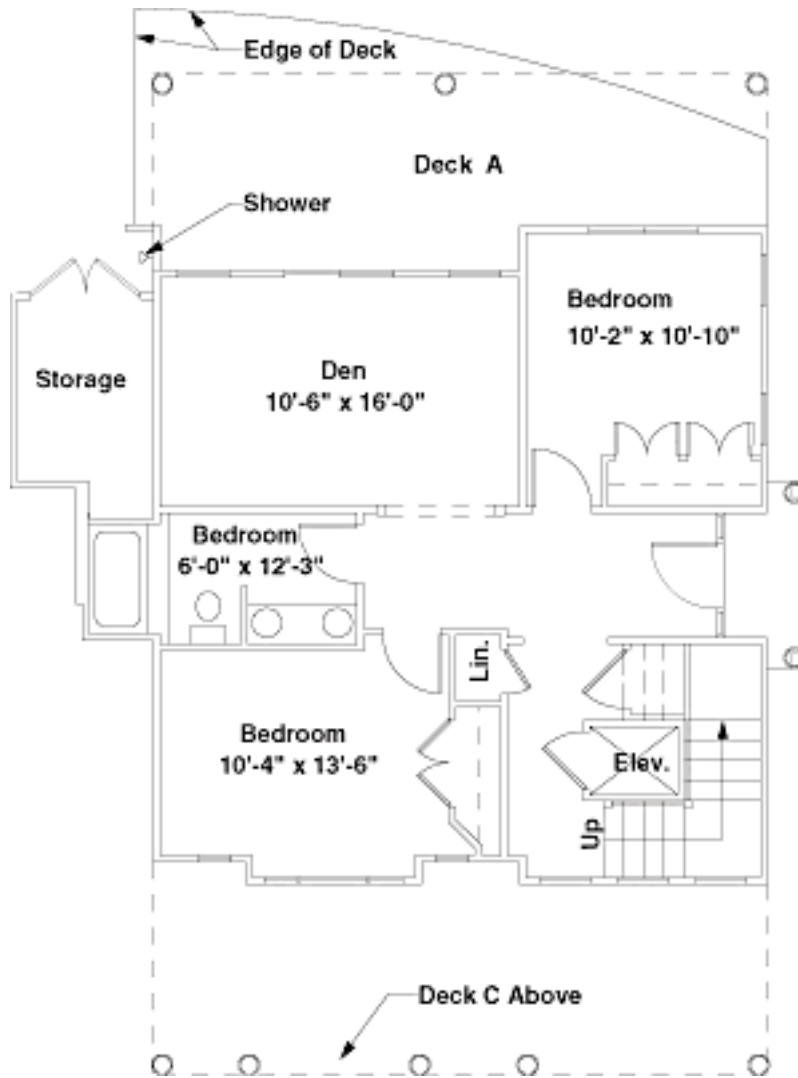

Sea Side

3,323 Interior Square Feet

1,257 Deck Square Feet

4 Bedrooms

3 Full Baths / 1 Half Bath

Den and Belvedere Room

First Floor

Interior Sq. Ft.: 869

Deck A Sq. Ft.: 261

Belldon s Coastal Colors - "Sea Side"

Second Floor

Interior Sq. Ft.: 1043

Deck B Sq. Ft.: 128

Deck C Sq. Ft.: 162

Belldon s Coastal Colors - "Sea Side"

Third Floor

Interior Sq. Ft.: 918

Deck D Sq. Ft.: 129

Deck E Sq. Ft.: 162

Belldon s Coastal Colors - "Sea Side"

Fourth Floor

Interior Sq. Ft.: 418

Deck F Sq. Ft.: 142