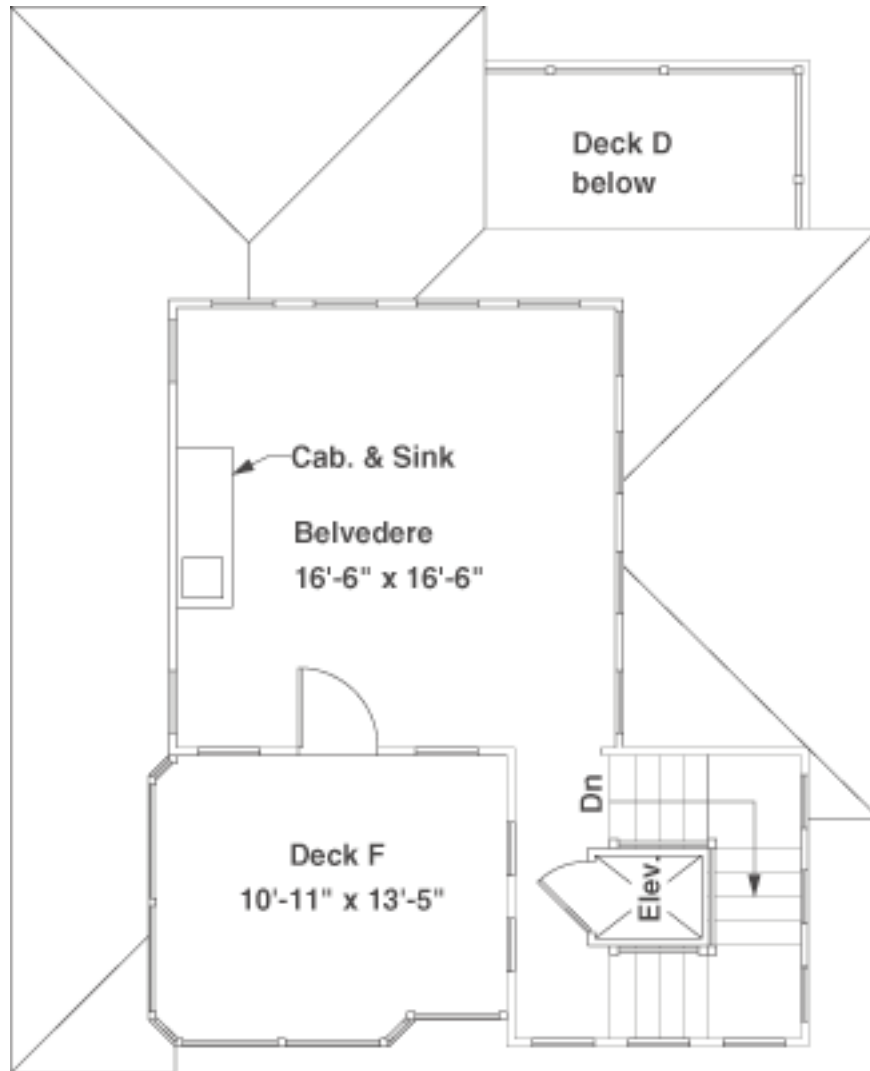

Sea Side

3,323 Interior Square Feet

1,257 Deck Square Feet

4 Bedrooms

3 Full Baths / 1 Half Bath

Den and Belvedere Room

First Floor

Interior Sq. Ft.: 869

Deck A Sq. Ft.: 261

Belldon s Coastal Colors - "Sea Side"

Second Floor

Interior Sq. Ft.: 1043

Deck B Sq. Ft.: 128

Deck C Sq. Ft.: 162

Belldon s Coastal Colors - "Sea Side"

Third Floor

Interior Sq. Ft.: 918

Deck D Sq. Ft.: 129

Deck E Sq. Ft.: 162

Belldon s Coastal Colors - "Sea Side"

Fourth Floor

Interior Sq. Ft.: 418

Deck F Sq. Ft.: 142