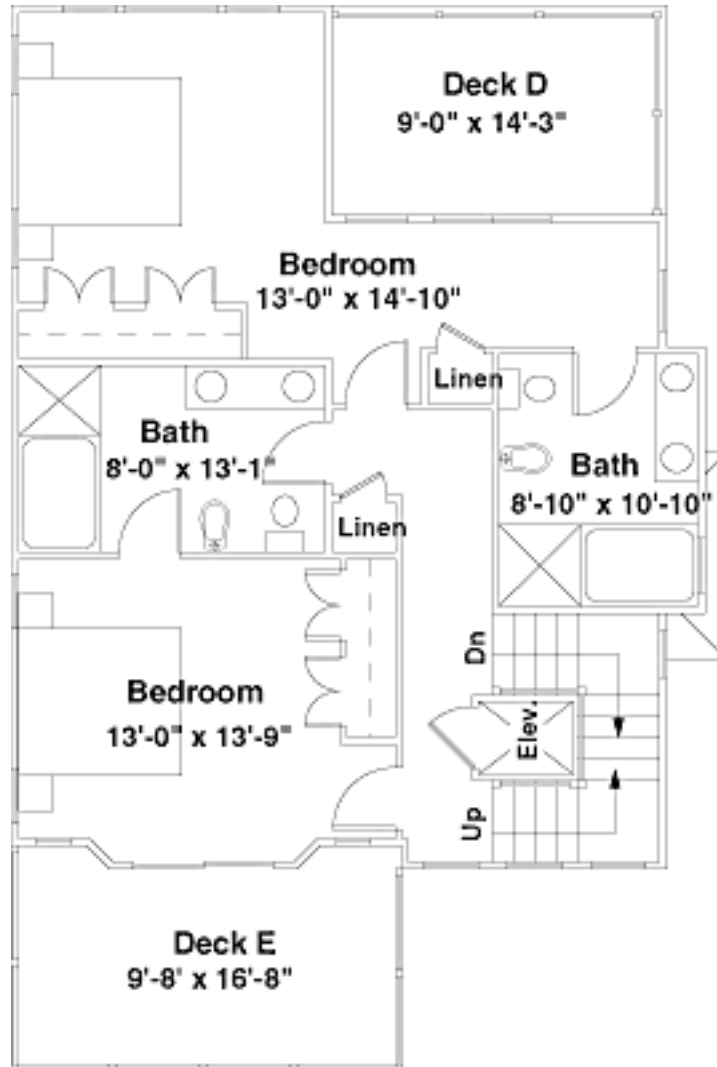

Sea Side

3,323 Interior Square Feet

1,257 Deck Square Feet

4 Bedrooms

3 Full Baths / 1 Half Bath

Den and Belvedere Room

First Floor

Interior Sq. Ft.: 869

Deck A Sq. Ft.: 261

Belldon s Coastal Colors - "Sea Side"

Second Floor

Interior Sq. Ft.: 1043

Deck B Sq. Ft.: 128

Deck C Sq. Ft.: 162

Belldon s Coastal Colors - "Sea Side"

Third Floor

Interior Sq. Ft.: 918

Deck D Sq. Ft.: 129

Deck E Sq. Ft.: 162

Belldon s Coastal Colors - "Sea Side"

Fourth Floor

Interior Sq. Ft.: 418

Deck F Sq. Ft.: 142