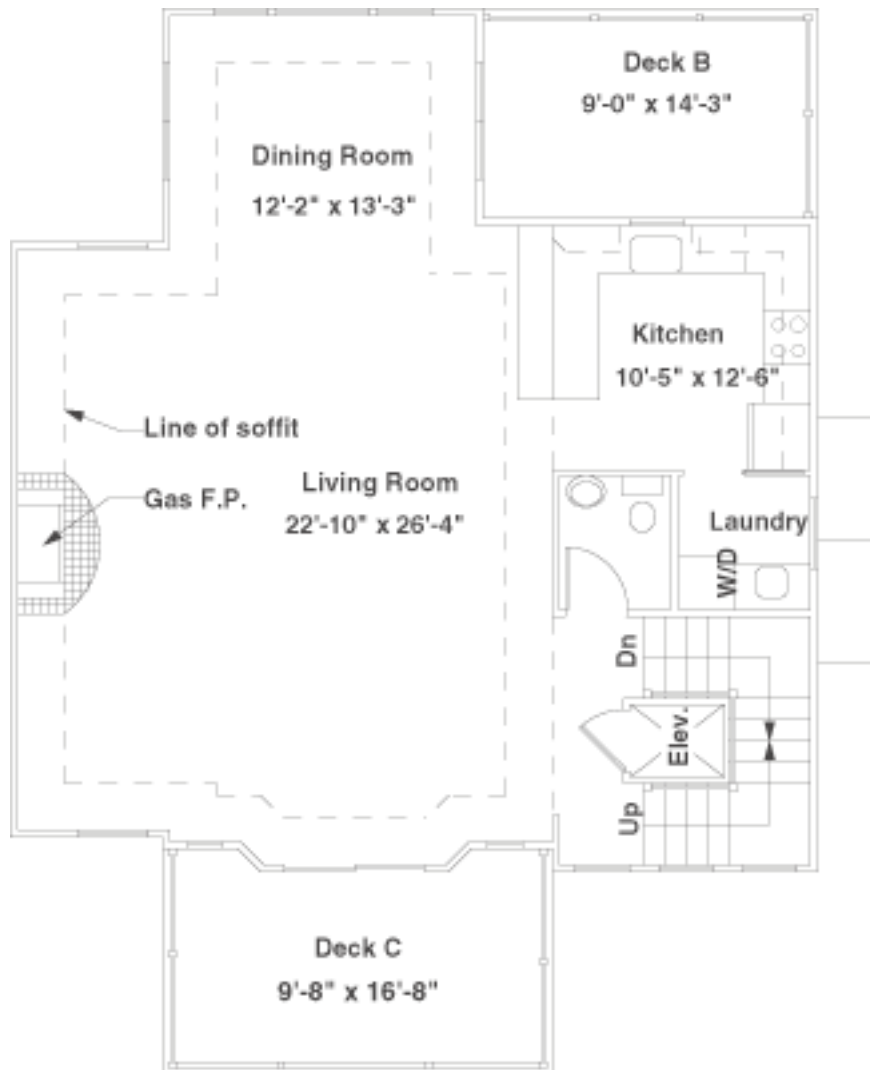

Sea Side

3,323 Interior Square Feet

1,257 Deck Square Feet

4 Bedrooms

3 Full Baths / 1 Half Bath

Den and Belvedere Room

First Floor

Interior Sq. Ft.: 869

Deck A Sq. Ft.: 261

Belldon s Coastal Colors - "Sea Side"

Second Floor

Interior Sq. Ft.: 1043

Deck B Sq. Ft.: 128

Deck C Sq. Ft.: 162

Belldon s Coastal Colors - "Sea Side"

Third Floor

Interior Sq. Ft.: 918

Deck D Sq. Ft.: 129

Deck E Sq. Ft.: 162

Belldon s Coastal Colors - "Sea Side"

Fourth Floor

Interior Sq. Ft.: 418

Deck F Sq. Ft.: 142