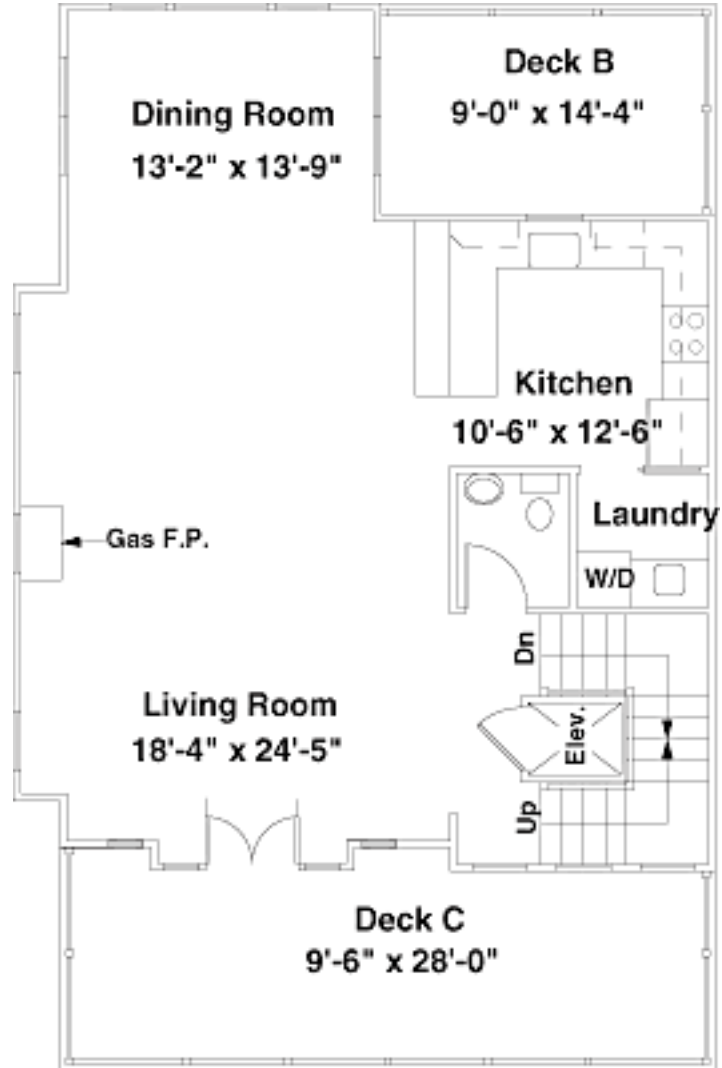

# Sunkissed Sand

3,173 Interior Square Feet  
1,369 Deck Square Feet  
4 Bedrooms  
3 Full Baths / 1 Half Bath  
Den and Belvedere Room

## First Floor

Interior Sq. Ft.: 895  
Deck A Sq. Ft.: 288

*Belldon s Coastal Colors - "Sunkissed Sand"*

## Second Floor

Interior Sq. Ft.: 942

Deck B Sq. Ft.: 128

Deck C Sq. Ft.: 246

*Belldon s Coastal Colors - "Sunkissed Sand"*

## Fourth Floor

Interior Sq. Ft.: 446

Deck F Sq. Ft.: 131