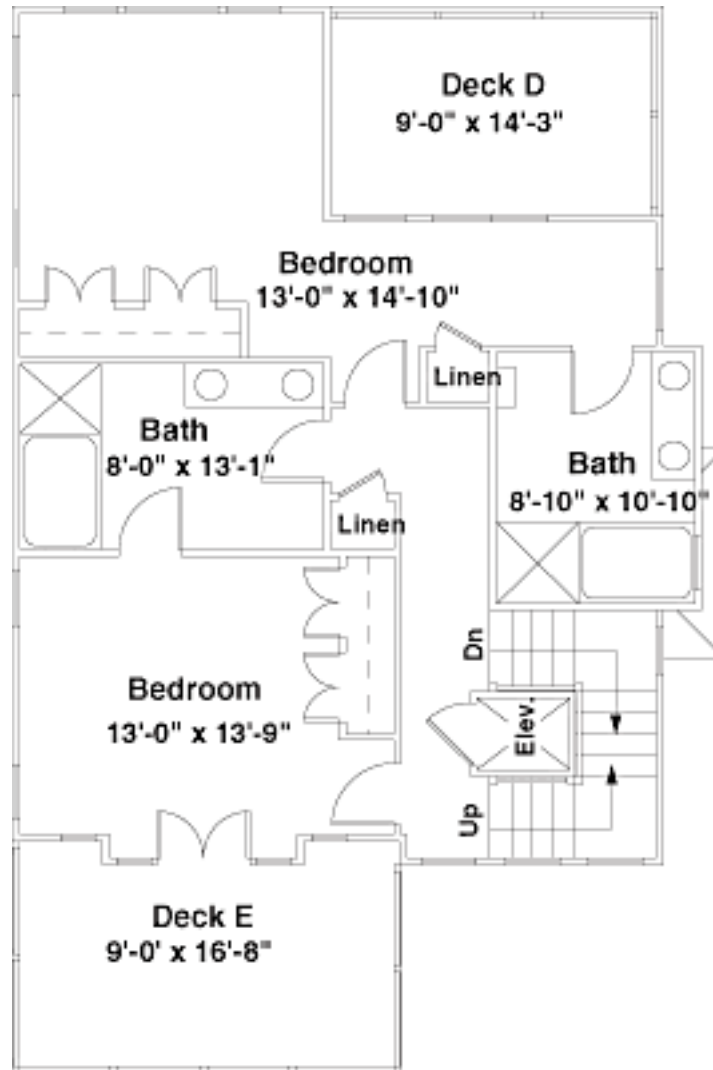

# Sunkissed Sand

3,173 Interior Square Feet  
1,369 Deck Square Feet  
4 Bedrooms  
3 Full Baths / 1 Half Bath  
Den and Belvedere Room

## First Floor

Interior Sq. Ft.: 895  
Deck A Sq. Ft.: 288

*Belldon s Coastal Colors - "Sunkissed Sand"*

## Second Floor

Interior Sq. Ft.: 942

Deck B Sq. Ft.: 128

Deck C Sq. Ft.: 246

*Belldon s Coastal Colors - "Sunkissed Sand"*

## Fourth Floor

Interior Sq. Ft.: 446

Deck F Sq. Ft.: 131