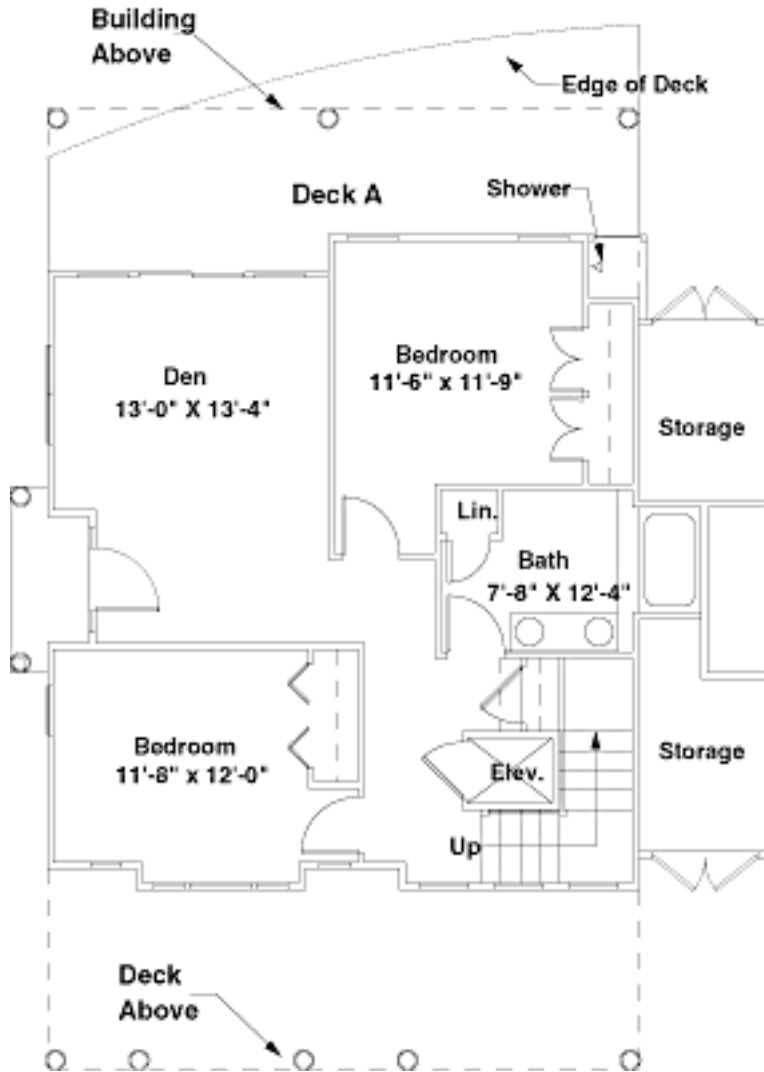

# Sunkissed Sand

3,173 Interior Square Feet  
1,369 Deck Square Feet  
4 Bedrooms  
3 Full Baths / 1 Half Bath  
Den and Belvedere Room

## First Floor

Interior Sq. Ft.: 895  
Deck A Sq. Ft.: 288

*Belldon s Coastal Colors - "Sunkissed Sand"*

## Second Floor

Interior Sq. Ft.: 942

Deck B Sq. Ft.: 128

Deck C Sq. Ft.: 246

*Belldon s Coastal Colors - "Sunkissed Sand"*

## Fourth Floor

Interior Sq. Ft.: 446

Deck F Sq. Ft.: 131