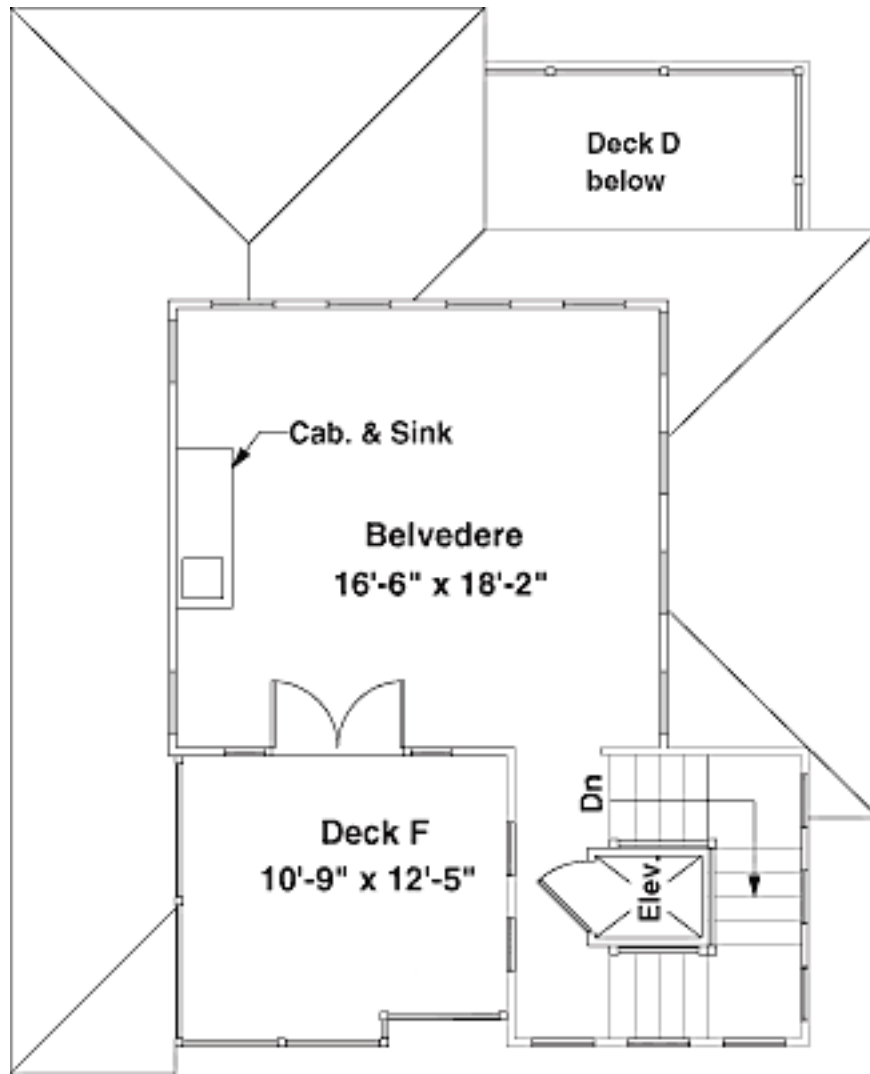

## First Floor

Interior Sq. Ft.: 895  
Deck A Sq. Ft.: 288

*Belldon s Coastal Colors - "Sunkissed Sand"*

## Second Floor

Interior Sq. Ft.: 942

Deck B Sq. Ft.: 128

Deck C Sq. Ft.: 246

*Belldon s Coastal Colors - "Sunkissed Sand"*

## Third Floor

Interior Sq. Ft.: 918

Deck D Sq. Ft.: 129

Deck E Sq. Ft.: 159

*Belldon s Coastal Colors - "Sunkissed Sand"*

## Fourth Floor

Interior Sq. Ft.: 446

Deck F Sq. Ft.: 131